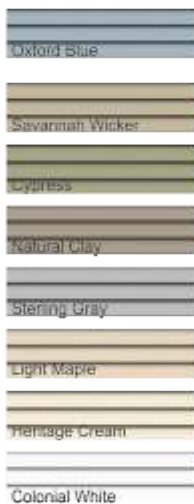

Color Shown:
Max Def Burnt sienna
 Kolhapur - Maharashtra

COLOR AVAILABILITY

LANDMARK™ PRO
 Feature Rich

- Two-piece laminated fiber glass base construction
- **Lifetime – International Limited Warranty**
- Algae resistant
- **Max definition colors- Wide color variation**
- **Classic shades and dimensional appearance of natural wood or slate**
- CertainTeed starter and ridge accessory available
- 110 mph wind-resistance warranty
- Fiber glass composition : UL Class A Fire Resistance Rating
- Available in Tri-laminate Series / Additional Thickness.

Color Shown:
Hunter green
Wayanad - Kerala

COLOR AVAILABILITY

LANDMARK™ - AR
Value for Money

- Two-Piece Laminated Shingle
- **30 year – International Limited Warranty**
- **Algae resistant**
- **Wide range of colors**
- CertainTeed starter and ridge accessory available
- 110 mph wind resistance warranty
- Size: 13 ¼" x 38 ¾" (335mm x 984mm)
- Fiber glass composition : UL Class A Fire Resistance Rating

Available Patterns & Colors:

Encore

Classic Range in light shades

Restoration Classic

For Bold Choice

Cedar Impressions

Sable Brown

Mountain Cedar

Light Maple

Buckskin

Super Premium Range

Hearthstone

Natural Clay